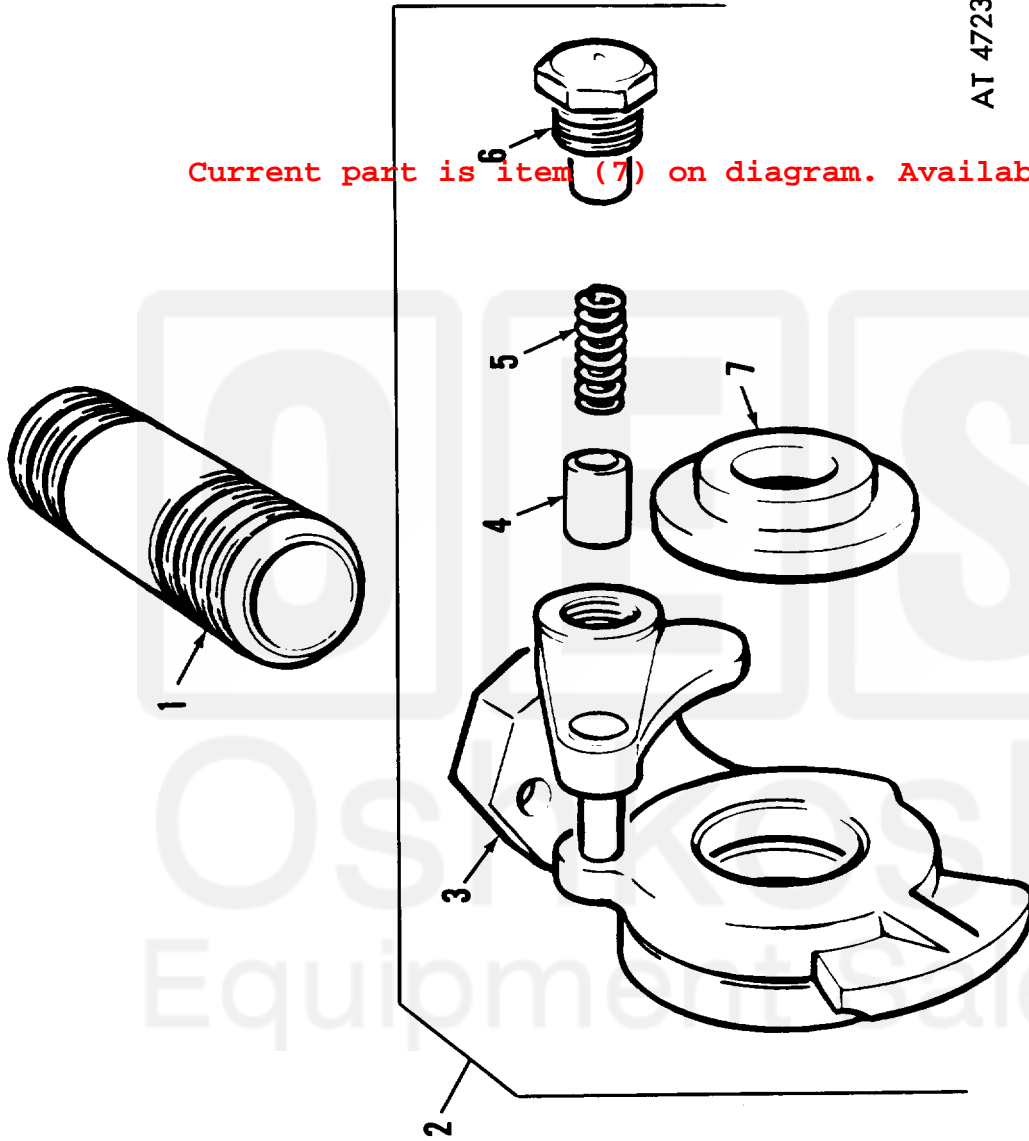

AT 47230

Current part is item (7) on diagram. Available at www.oshkoshequip.com

Figure 119. Trailer coupling assembly.

Current part is item (7) on diagram. Available at www.oshkoshequip.com